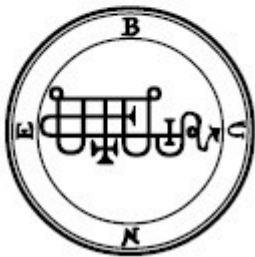

Share

1. [Tweet](#)
   - [WhatsApp](#)
   - [Email](#)
2. ---