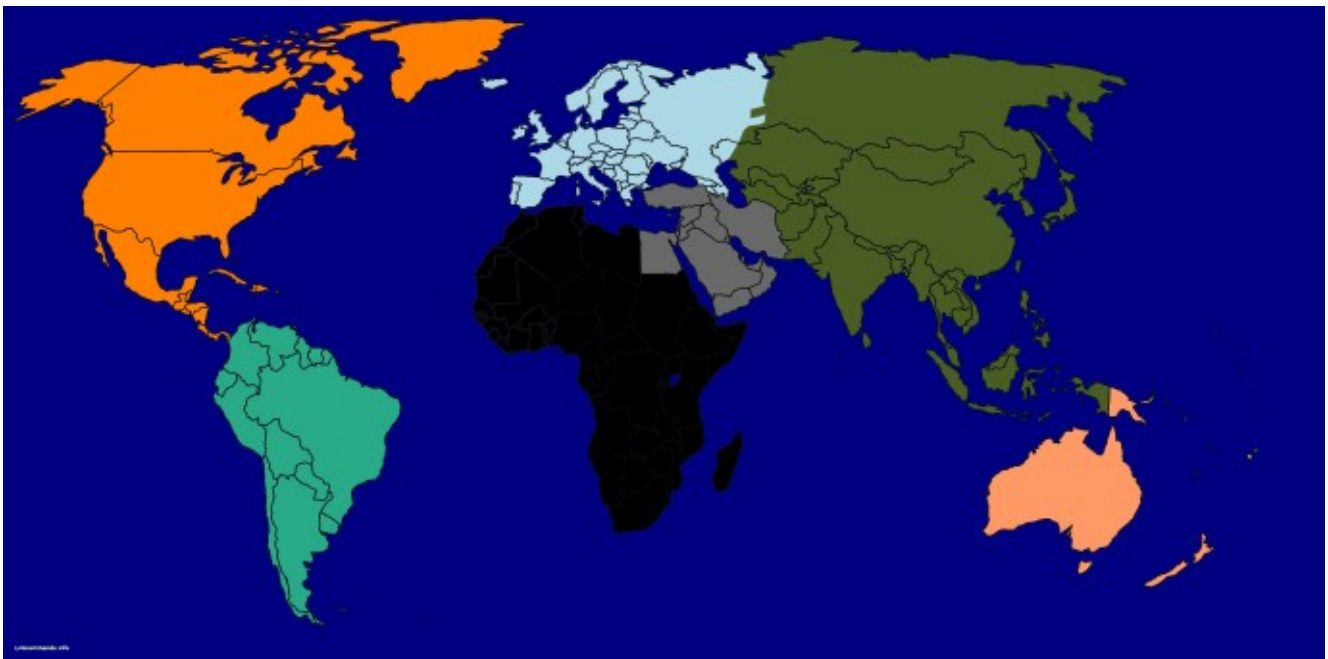

When looking at the world, it's clear that certain regions or parts of the world have types of occultism as a favorite; North America is the most diverse, where most magical systems are practiced with ceremonial magick & paganism/witchcraft being favorites all around. South America, cultural witchcraft and so on...

I've composed a map which highlights the magickal system popular or most well-known in that particular part of the world.

- **North America**- Melting pot; favorites are Ceremonial or Christian magick and Witchcraft (pagan), e.g. Western ceremonial magick, Wicca, Witchcraft, Enochian magick.
- **Middle & South Am**- Traditional pagan Witchcraft, e.g. Santeria/Brujería.
- **Europe**- Mild forms of Western Ceremonial magick (but purest in origin) and to lesser extents paganism.
- **Asia**- Necromancy/Necromantic forms of magick & traditional paganism (excluding Russia)
- **Australia**- Similar to North America, but to a lesser extent.
- **Middle East**- Traditional cultural witchcraft and/or Islamic forms of occultism.
- **Africa**- Traditional cultural witchcraft/paganism.